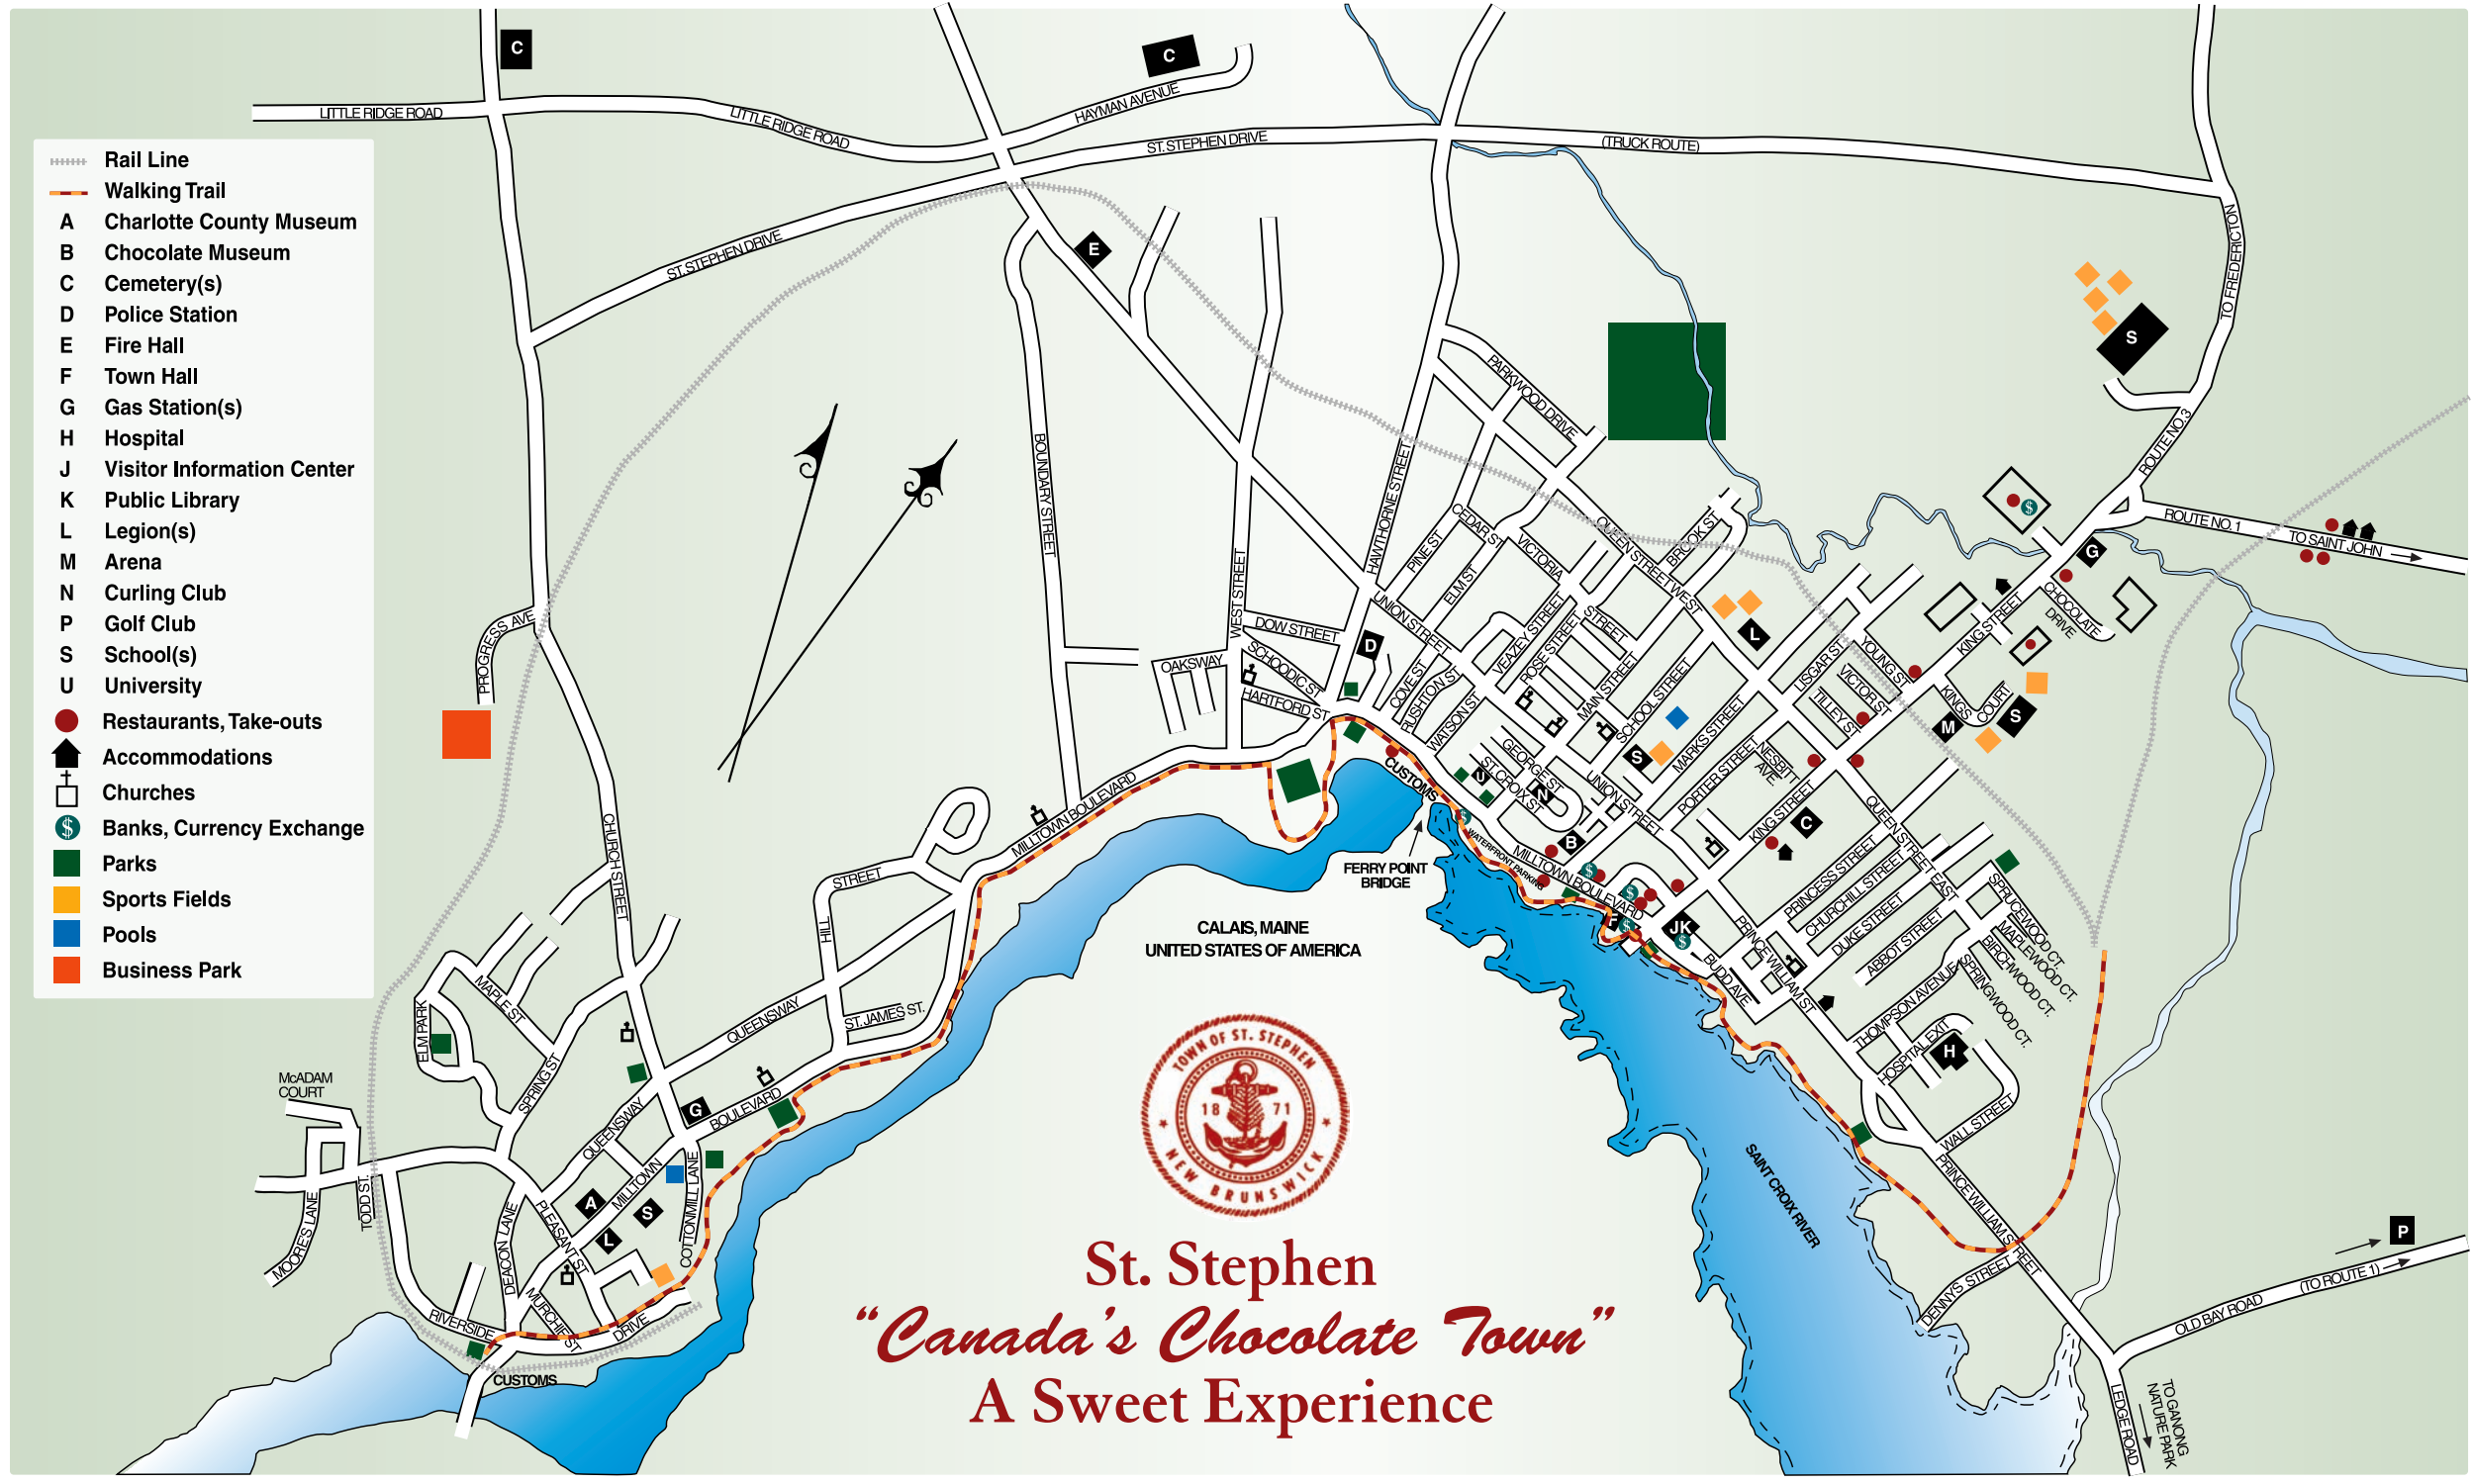

- Rail Line
- Walking Trail
- A Charlotte County Museum
- B Chocolate Museum
- C Cemetery(s)
- D Police Station
- E Fire Hall
- F Town Hall
- G Gas Station(s)
- H Hospital
- J Visitor Information Center
- K Public Library
- L Legion(s)
- M Arena
- N Curling Club
- P Golf Club
- S School(s)
- U University
- Restaurants, Take-outs
- ▲ Accommodations
- ⊕ Churches
- Ⓢ Banks, Currency Exchange
- Parks
- Sports Fields
- Pools
- Business Park

**St. Stephen**  
*"Canada's Chocolate Town"*  
**A Sweet Experience**